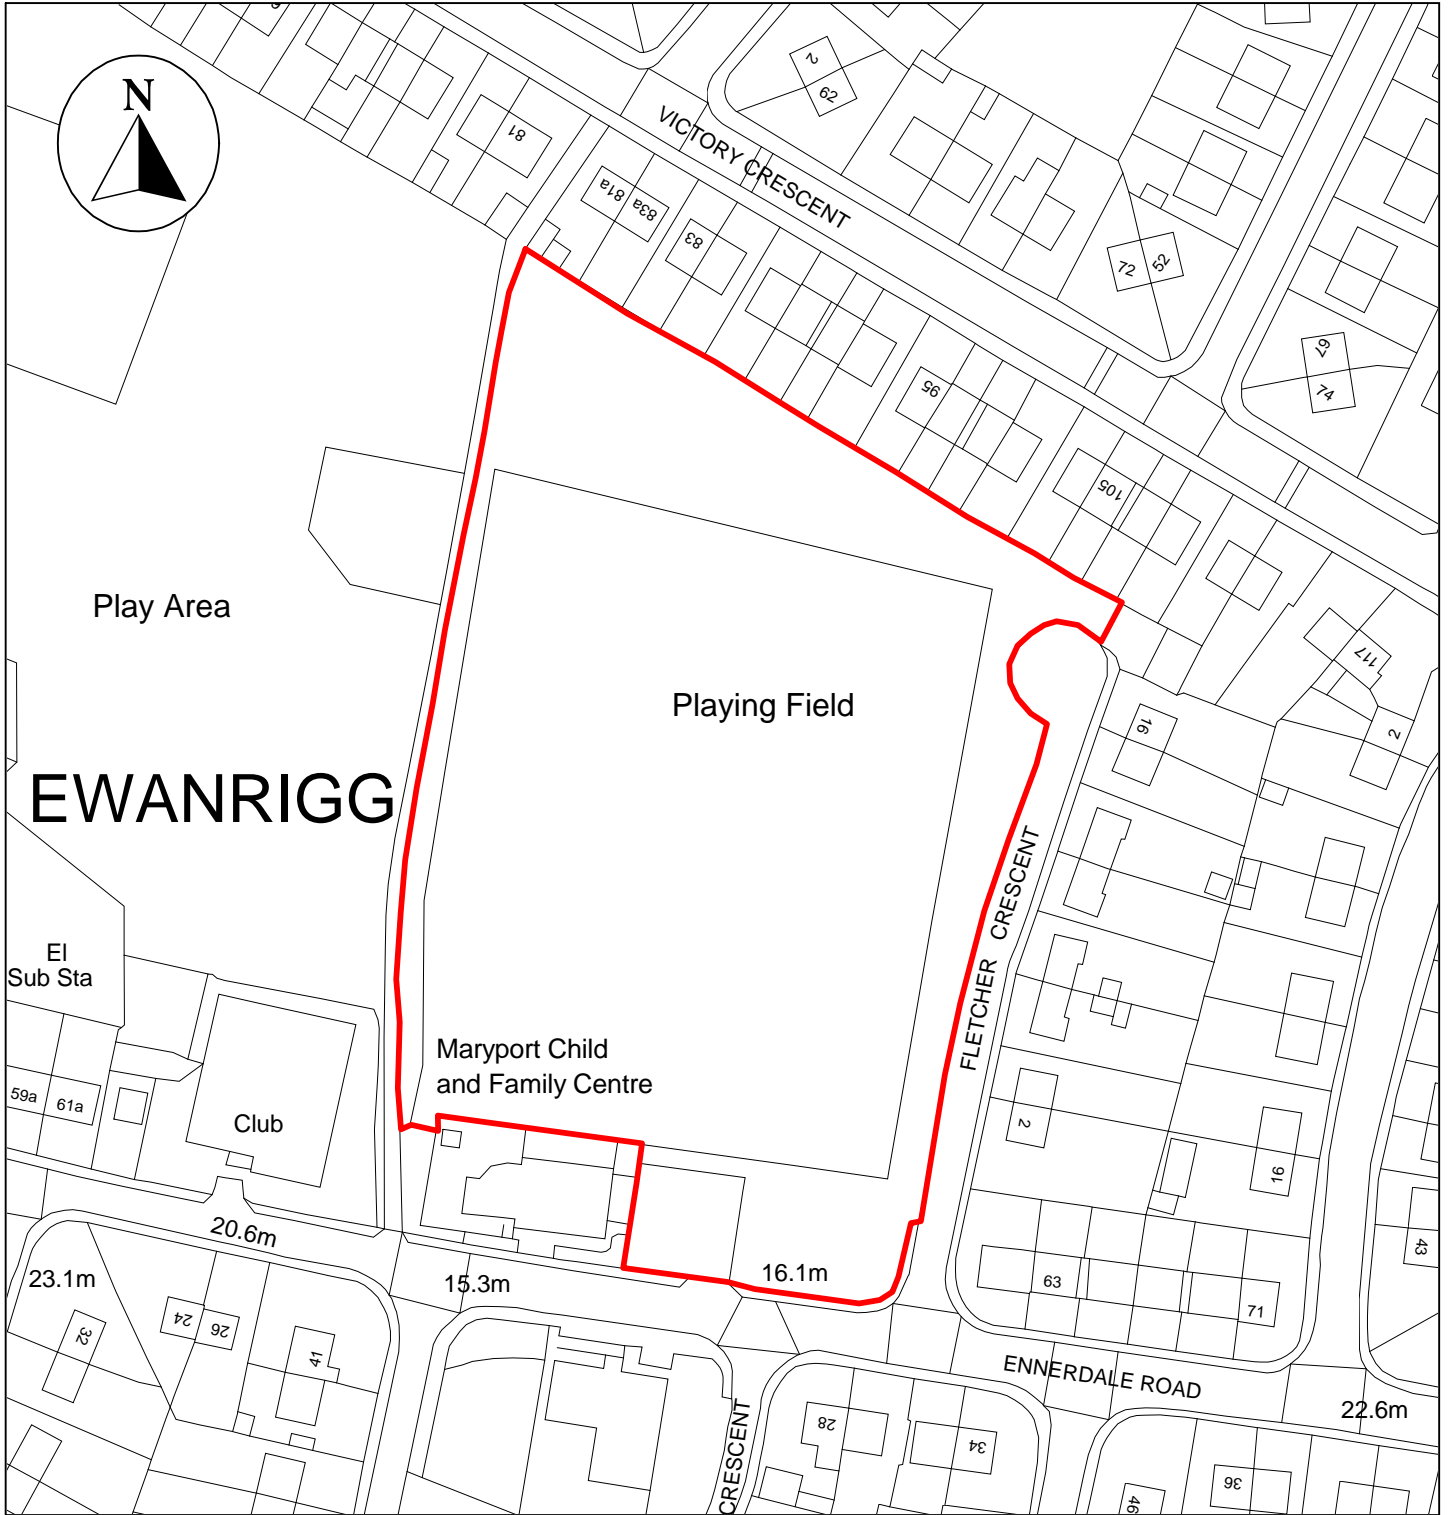

Public Space Protection Order Cumberland Council 2024

ANTI-SOCIAL BEHAVIOUR CRIME AND
POLICING ACT 2014

Land at Ennerdale Road, Maryport, CA15 8HN

Neighbourhoods
Education and Enforcement
Allerdale House
Workington
CA14 3YJ

Scale: 1 : 1,250
Date: February 2024

©crown copyright database rights 2024
ordnance survey AC0000861732